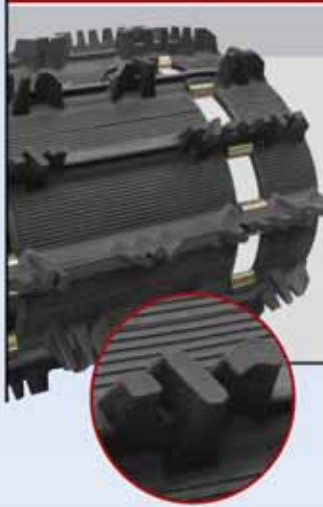

RipSaw

Highly aggressive with angled profiles for outstanding forward and lateral bite. Superior handling and acceleration in a wide variety of snow conditions.

Model	Track Dimensions	Profile Height	Shipping Weight	Clip Config.	Recommended Use
9921H	15" x 121" (38 cm x 307 cm)	1.25" (3,2 cm)	36 lbs (16 kg)	Every 3"	Trail
9922H	15" x 136" (38 cm x 345 cm)	1.25" (3,2 cm)	40 lbs (18 kg)	Every 3"	Trail
9923H	15" x 144" (38 cm x 366 cm)	1.25" (3,2 cm)	42 lbs (19 kg)	Every 3"	On / Off Trail
9924H	15" x 151" (38 cm x 384 cm)	1.25" (3,2 cm)	46 lbs (21 kg)	Every 3"	On / Off Trail
9925H	15" x 159" (38 cm x 404 cm)	1.25" (3,2 cm)	49 lbs (22 kg)	Every 3"	On / Off Trail
9955H144*	15" x 121" (38 cm x 307 cm)	1.25" (3,2 cm)	36 lbs (16 kg)	Every 3"	Trail
9967H162*	15" x 136" (38 cm x 345 cm)	1.25" (3,2 cm)	40 lbs (18 kg)	Every 3"	Trail
9968H	15" x 121" (38 cm x 307 cm)	1.25" (3,2 cm)	39 lbs (18 kg)	Full	Trail
9969H	15" x 136" (38 cm x 345 cm)	1.25" (3,2 cm)	43.5 lbs (20 kg)	Full	Trail
9953H	15" x 128" (38 cm x 325 cm)	1.25" (3,2 cm)	41 lbs (19 kg)	Full	Trail
9001H	13.5" x 128" (34 cm x 307 cm)	1.25" (3,2 cm)	34 lbs (15 kg)	Every 3"	Trail
9006H	15" x 144" (38 cm x 366 cm)	1.25" (3,2 cm)	45 lbs (20 kg)	Full	On / Off Trail
9007H	15" x 15" (38 cm x 384 cm)	1.25" (3,2 cm)	49 lbs (22 kg)	Full	On / Off Trail

* TRACKtion Control System™

HackSaw

Rip Saw derivative featuring crescent profiles with recessed tips and cutting edges for hard packed snow. Excellent handling characteristics