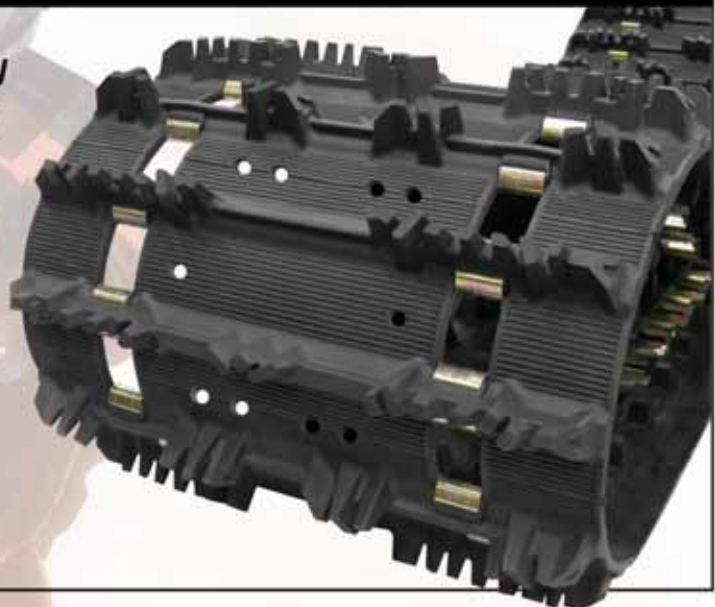

Predator | Engineered for superior acceleration and top speed, particularly in loose snow conditions.

Model	Track Dimensions	Profile Height	Shipping Weight	Clip Config.	Recommended Use
9818H	15" x 121" (38 cm x 307 cm)	1.25" (3 cm)	36 lbs (16 kg)	Every 3"	Powder / Soft Trail
9819H	15" x 136" (38 cm x 345 cm)	1.25" (3 cm)	43 lbs (20 kg)	Every 3"	Powder / Soft Trail
9828H	15" x 121" (38 cm x 307 cm)	1.25" (3 cm)	37 lbs (17 kg)	Every 3"	Powder / Soft Trail
9833H	15" x 121" (38 cm x 307 cm)	1.25" (3 cm)	39 lbs (18 kg)	Fully	Powder / Soft Trail
9834H	15" x 136" (38 cm x 345 cm)	1.25" (3 cm)	45 lbs (20 kg)	Fully	Powder / Soft Trail
9830H	15" x 121" (38 cm x 307 cm)	1.0" (2,5 cm)	34 lbs (15 kg)	Every 3"	Trail
9831H	15" x 136" (38 cm x 345 cm)	1.0" (2,5 cm)	39 lbs (18 kg)	Every 3"	Trail
9837H	15" x 121" (38 cm x 307 cm)	1.0" (2,5 cm)	37 lbs (17 kg)	Fully	Trail
9838H	15" x 136" (38 cm x 345 cm)	1.0" (2,5 cm)	42 lbs (19 kg)	Fully	Trail
9830H144*	15" x 121" (38 cm x 307 cm)	1.0" (2,5 cm)	34 lbs (15 kg)	Every 3"	Trail
9831H162*	15" x 136" (38 cm x 345 cm)	1.0" (2,5 cm)	39 lbs (18 kg)	Every 3"	Trail
9837H144*	15" x 121" (38 cm x 307 cm)	1.0" (2,5 cm)	37 lbs (17 kg)	Fully	Trail
9838H162*	15" x 136" (38 cm x 345 cm)	1.0" (2,5 cm)	42 lbs (19 kg)	Fully	Trail

* TRACKtion Control System™

Connected-Cone | Engineered to provide maximum acceleration for trail sleds. Ideal for snow drags.

Model	Track Dimensions	Profile Height	Shipping Weight	Clip Config.	Recommended Use
9854H	15" x 121" (38 cm x 307 cm)	1.25" (3 cm)	37 lbs (17 kg)	Every 3"	Powder / Soft Trail
9858H	15" x 136" (38 cm x 345 cm)	1.25" (3 cm)	42 lbs (19 kg)	Every 3"	Powder / Soft Trail

TrailSport | General replacement track, the 91-inch three-pitch lug design provides improved traction over most older OEM tracks