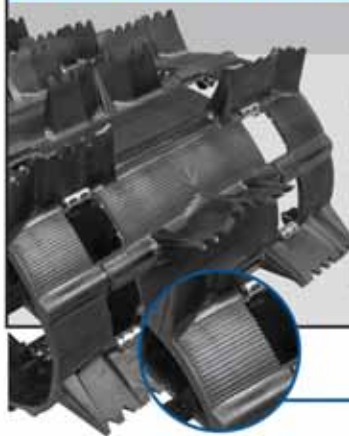

Challenger Extreme | Deep snow extreme performance with 3-inch drive pitch, now in multiple profile heights

Model	Track Dimensions	Profile Height	Shipping Weight	Clip Config.	Recommended Use
9936M	16" x 144" (41 cm x 366 cm)	2.5" (6,4 cm)	57 lbs (26 kg)	Full	Powder / firm snow
9942M	15" x 144" (38 cm x 366 cm)	2.5" (6,4 cm)	54 lbs (24 kg)	Full	Powder / firm snow
9943M	15" x 162" (38 cm x 411 cm)	2.5" (6,4 cm)	59 lbs (27 kg)	Full	Powder / firm snow
9944M	16" x 162" (41 cm x 411 cm)	2.5" (6,4 cm)	62 lbs (28 kg)	Full	Powder / firm snow
9951M	15" x 150" (38 cm x 381 cm)	2.5" (6,4 cm)	56 lbs (25 kg)	Full	Powder / firm snow
9952M	16" x 150" (41 cm x 381 cm)	2.5" (6,4 cm)	58 lbs (26 kg)	Full	Powder / firm snow
9974M	15" x 156" (38 cm x 396 cm)	2.5" (6,4 cm)	57 lbs (26 kg)	Full	Powder / firm snow
9975M	16" x 156" (41 cm x 396 cm)	2.5" (6,4 cm)	60 lbs (27 kg)	Full	Powder / firm snow
9984M	15" x 141" (38 cm x 358 cm)	2.25" (5,7 cm)	47 lbs (21 kg)	Pace 2 / 1.5" (3,8 cm)	Powder / firm snow
9985M	15" x 153" (38 cm x 388 cm)	2.25" (5,7 cm)	50 lbs (23 kg)	Pace 2 / 1.5" (3,8 cm)	Powder / firm snow
9986M	15" x 162" (38 cm x 411 cm)	2.25" (5,7 cm)	53 lbs (24 kg)	Pace 2 / 1.5" (3,8 cm)	Powder / firm snow

All Model 3.0" Drive Pitch