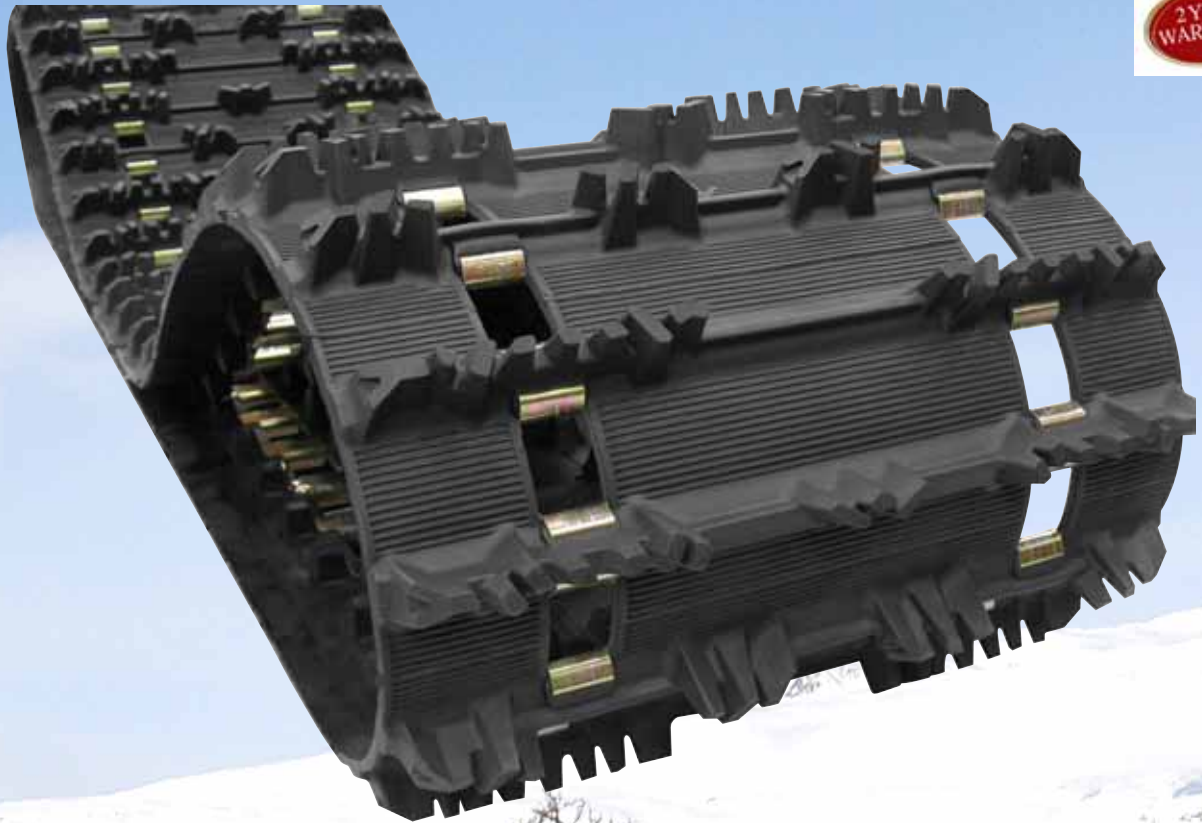

- 04-9921 38 x 307 cm *
- 04-9922 38 x 345 cm *
- 04-9925 38 x 403 cm *

32 m/m